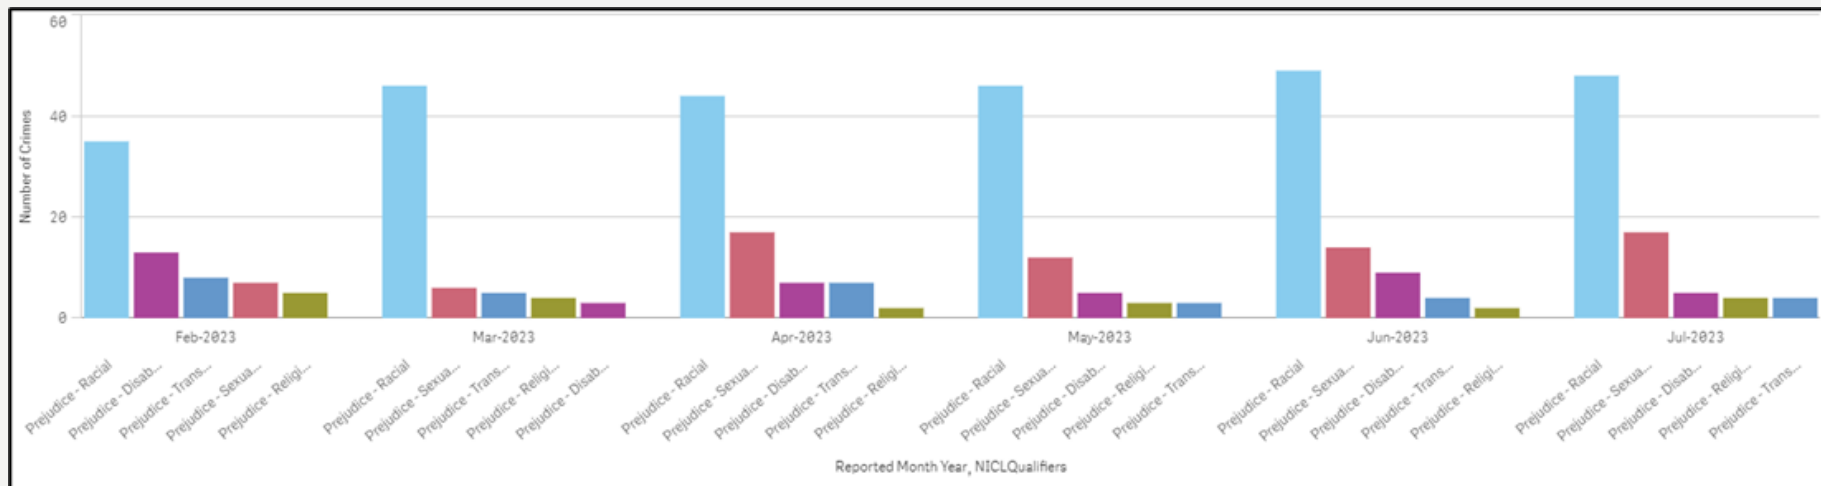

Performance – Hate Crime Overview

Force

Monthly hate crime volumes remain within nominal bounds with no exception

Data is reporting increases in Transgender and Sexual Orientation related hate which follows National trends.

Data from the victim satisfaction survey reports that Hate Crime victims have an 84.5% overall satisfaction rate with the service they receive from Wiltshire Police.

Warminster CPT

	Number of Crimes	Change (number)	Change (%)
Total	41	-30	-42.3%
Prejudice – Racial	21	-7	-25.0%
Prejudice – Sexual orientation	12	-9	-42.9%
Prejudice - Disability	7	-14	-66.7%
Prejudice - Religion	0	-1	-100.0%
Prejudice - Transgender	3	-1	-25.0%

Year on year comparison August 2022 to July 2023 (note: an individual crime can be tagged with more than one prejudice type e.g. sexual orientation & transgender)

Force Hate Crime (6 months to July 2023)